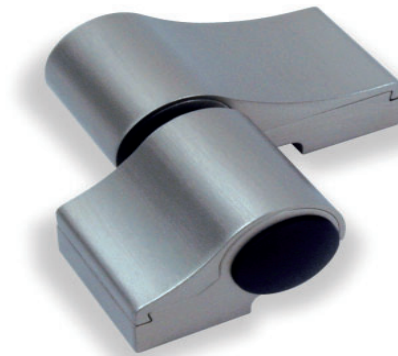

Adjustable lacquered aluminium hinge

White aluminium hinge, adjustable in 3 directions.
Height 85 mm 3.3"

Stainless steel depiction aluminium adjustable hinge

Anodised aluminium stainless steel appearance,
adjustable in 3 directions.

Stainless steel lift-off hinge

No adjustable stainless steel lift-off hinge.
Height : 108 mm 4.3"